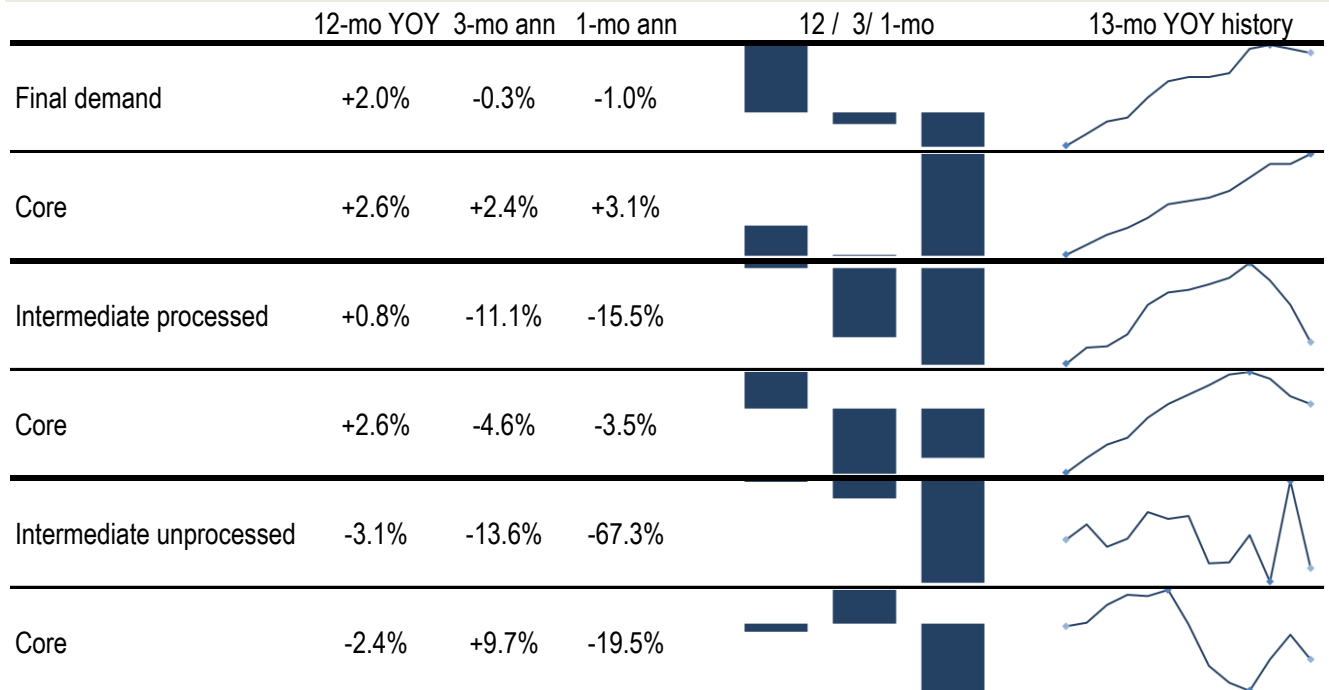

PPI data: what you need to know

Source: BLS Producer Price Index, TrendMacro calculations