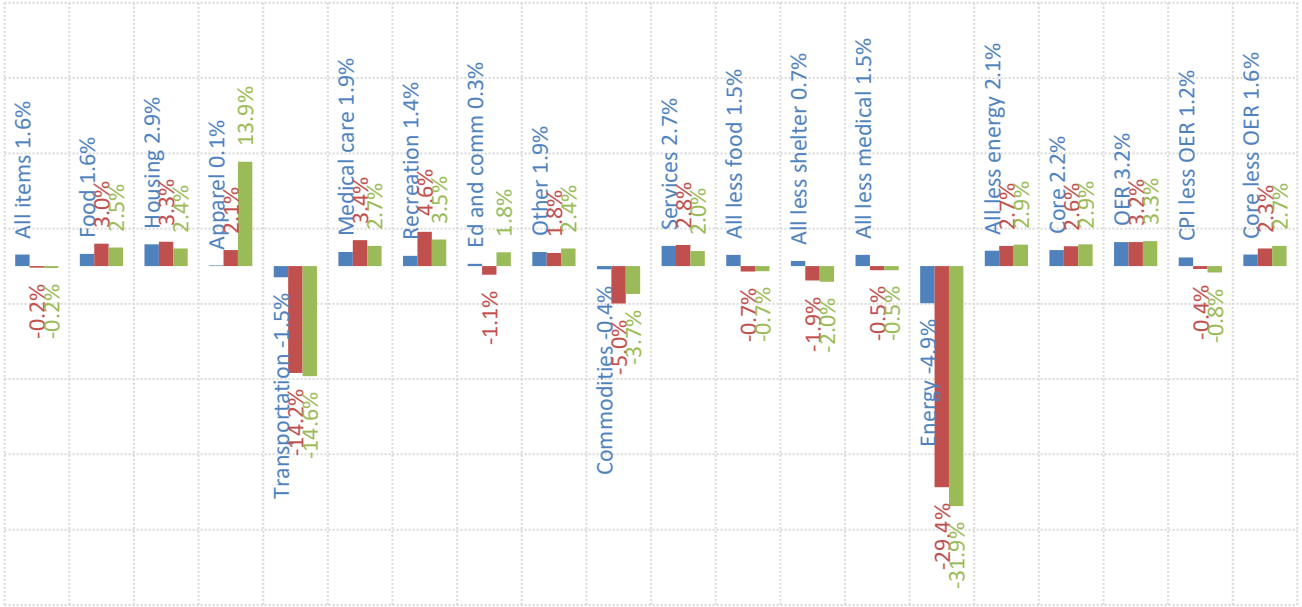

# World round-up: CPI year-on-year

Implied 5-year inflation, 5 years forward — TIPS — Swaps — U. Michigan Survey

Source: Bloomberg, TrendMacro calculations

Swap-implied inflation yield curve, per annum

Source: Cleveland Fed, TrendMacro calculations

## US CPI inflation by sector (SAAR) ■ 12-month ■ 3-month ■ 1-month

Source: BLS Consumer Price Index, TrendMacro calculations