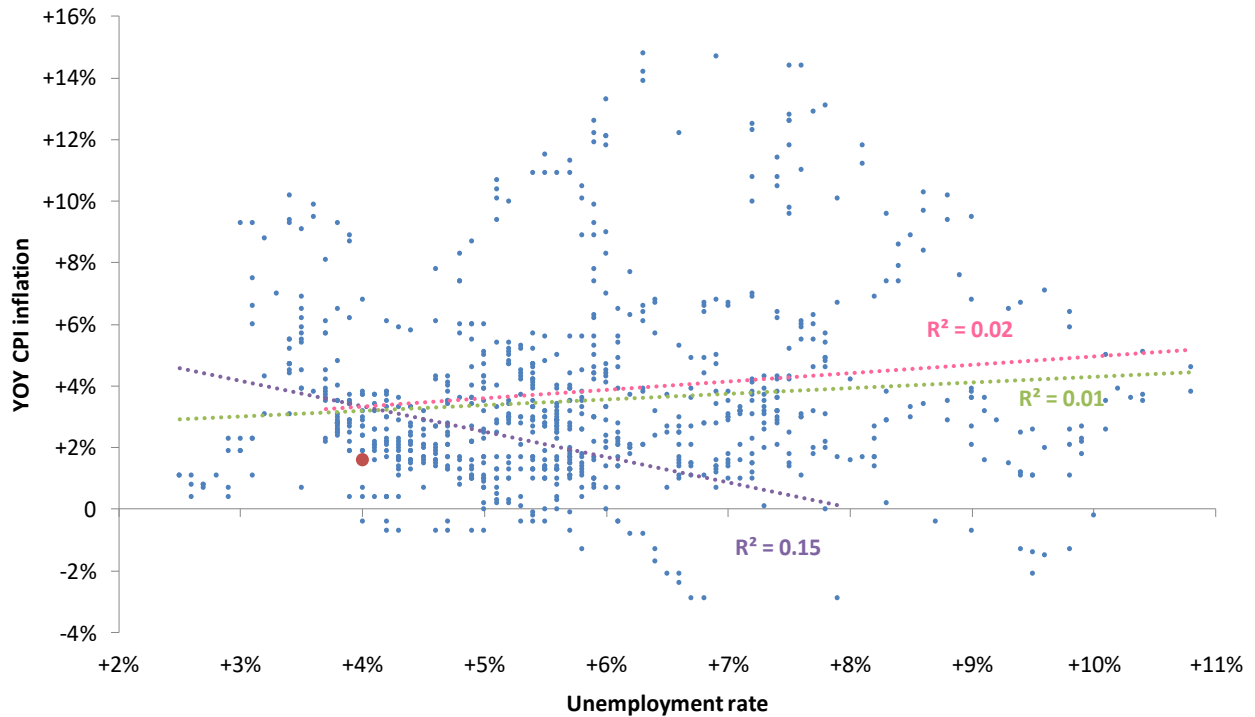

## US CPI Core — Level ... 20-year trend ■ Recession

Source: BLS Consumer Price Index, TrendMacro calculations

## Housing leads US CPI

Year-over-year change

Source: BLS, Standard & Poor's Case Shiller, TrendMacro calculations

## The world is flat: the vanishing Phillips Curve

● Latest Linear trend: ● Pre-74 ● Post-74 ● All

Source: BLS Consumer Price Index, Current Population Survey