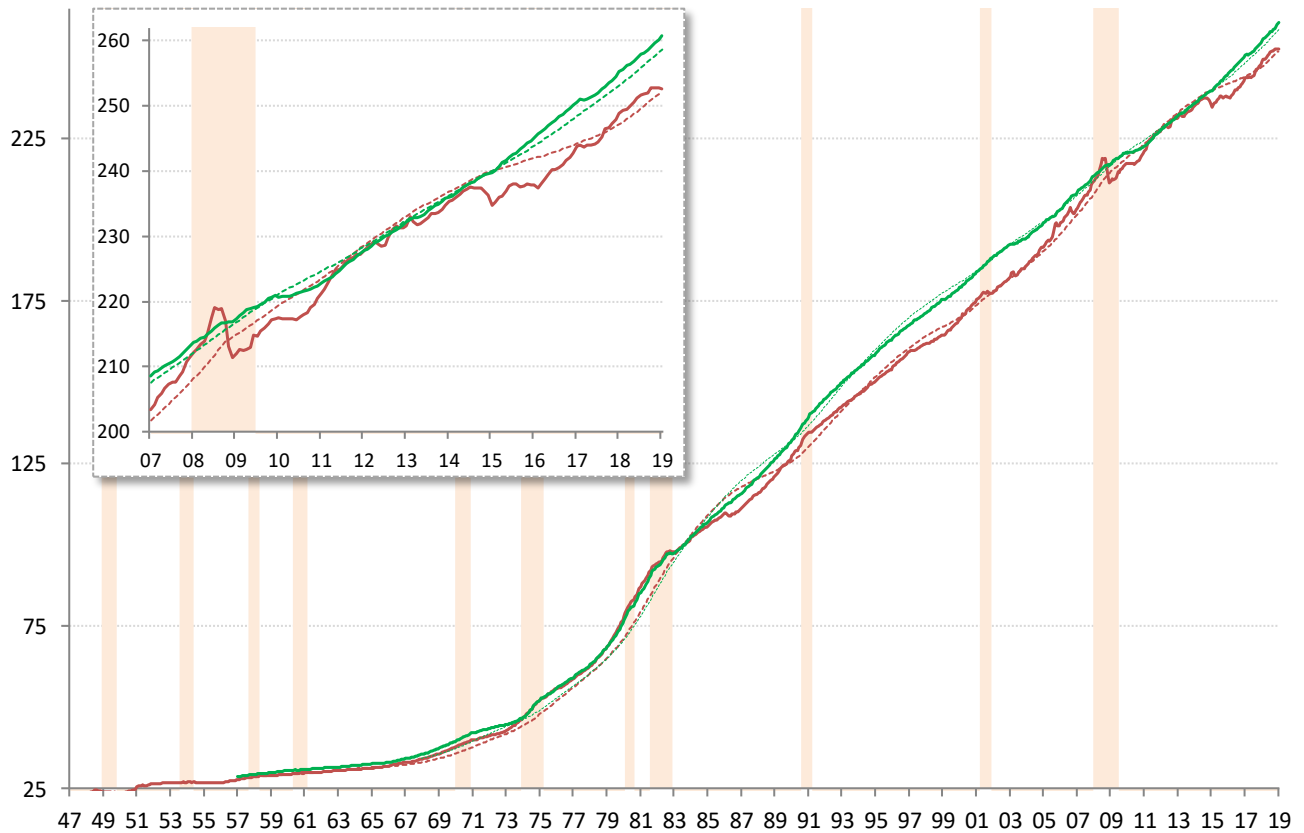

Source: Bloomberg, TrendMacro calculations

# World round-up: CPI year-on-year

Implied 5-year inflation, 5 years forward — TIPS — Swaps — U. Michigan Survey

Source: Bloomberg, TrendMacro calculations

Swap-implied inflation yield curve, per annum

Source: Cleveland Fed, TrendMacro calculations

## US CPI inflation by sector (SAAR) ■ 12-month ■ 3-month ■ 1-month

Source: BLS Consumer Price Index, TrendMacro calculations

## US CPI Core — Level ... 20-year trend ■ Recession

Source: BLS Consumer Price Index, TrendMacro calculations