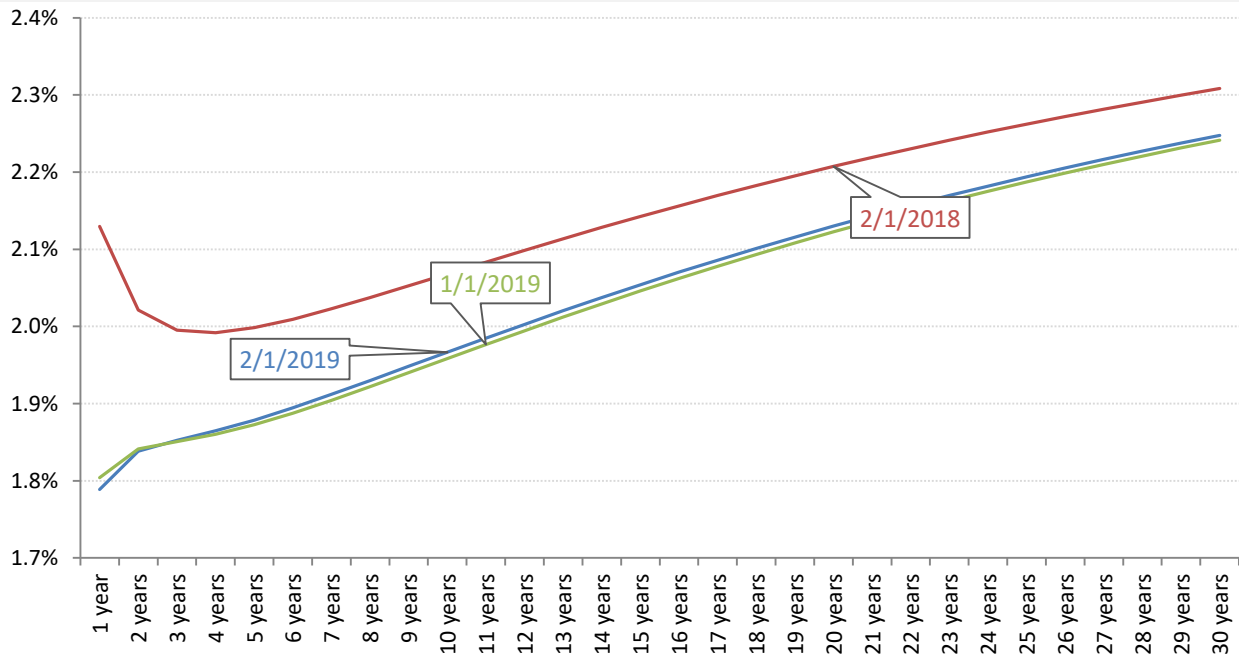

# World round-up: CPI year-on-year

Implied 5-year inflation, 5 years forward — TIPS — Swaps — U. Michigan Survey

Source: Bloomberg, TrendMacro calculations

Swap-implied inflation yield curve, per annum

Source: Cleveland Fed, TrendMacro calculations

## US CPI inflation by sector (SAAR) ■ 12-month ■ 3-month ■ 1-month

Source: BLS Consumer Price Index, TrendMacro calculations