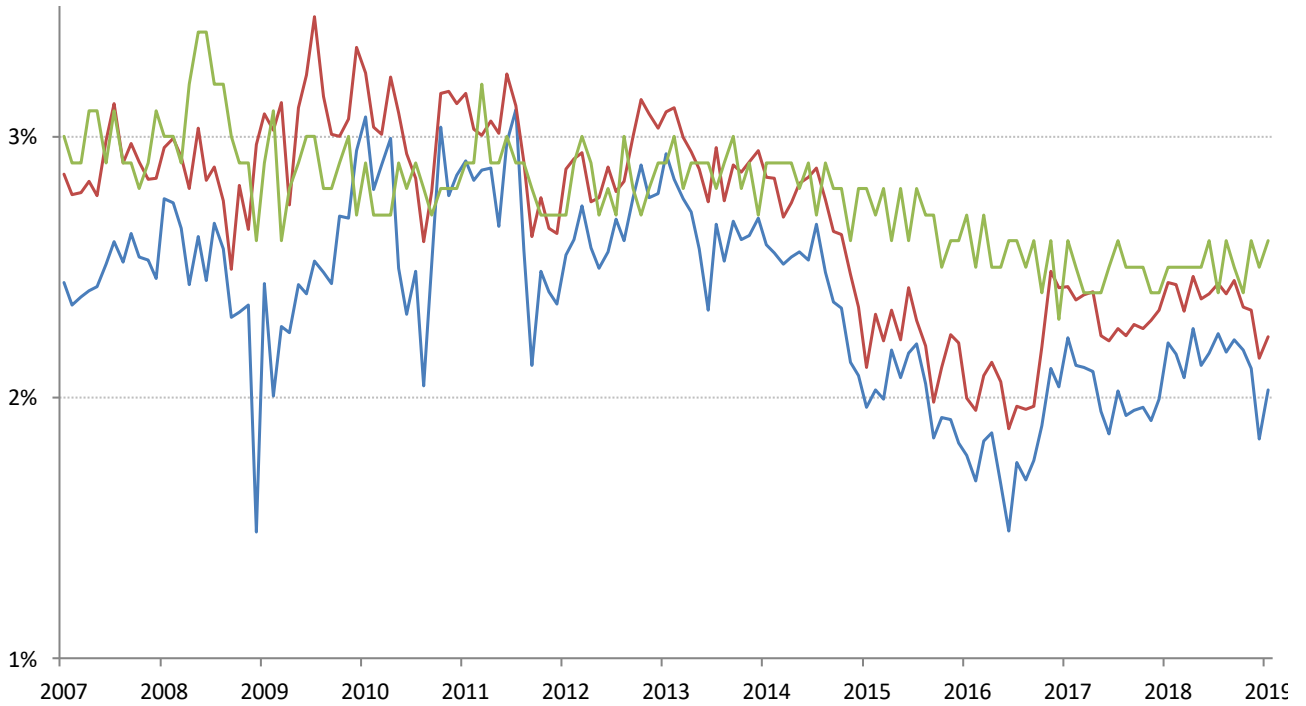

#### For more information contact us:

Donald Luskin: 312 273 6766 [don@trendmacro.com](mailto:don@trendmacro.com)  
 Thomas Demas: 704 552 3625 [tdemas@trendmacro.com](mailto:tdemas@trendmacro.com)

The deflation delusion: it's all about oil, and always has been  
Cumulative growth of CPI from July 2008, the all-time high oil price

Source: Bloomberg, TrendMacro calculations

# World round-up: CPI year-on-year

Implied 5-year inflation, 5 years forward — TIPS — Swaps — U. Michigan Survey

Source: Bloomberg, TrendMacro calculations

Swap-implied inflation yield curve, per annum

Source: Cleveland Fed, TrendMacro calculations