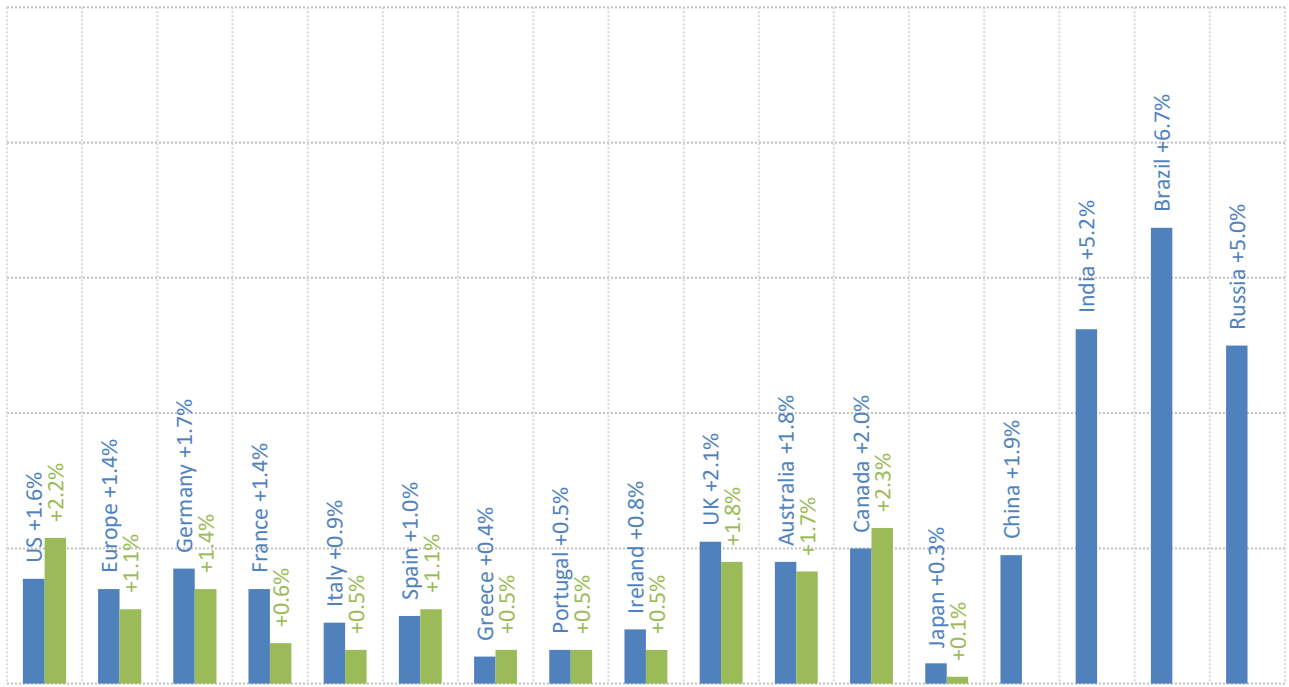

Major economies CPI, year on year

Source: Respective Statistical agencies, TrendMacro calculations