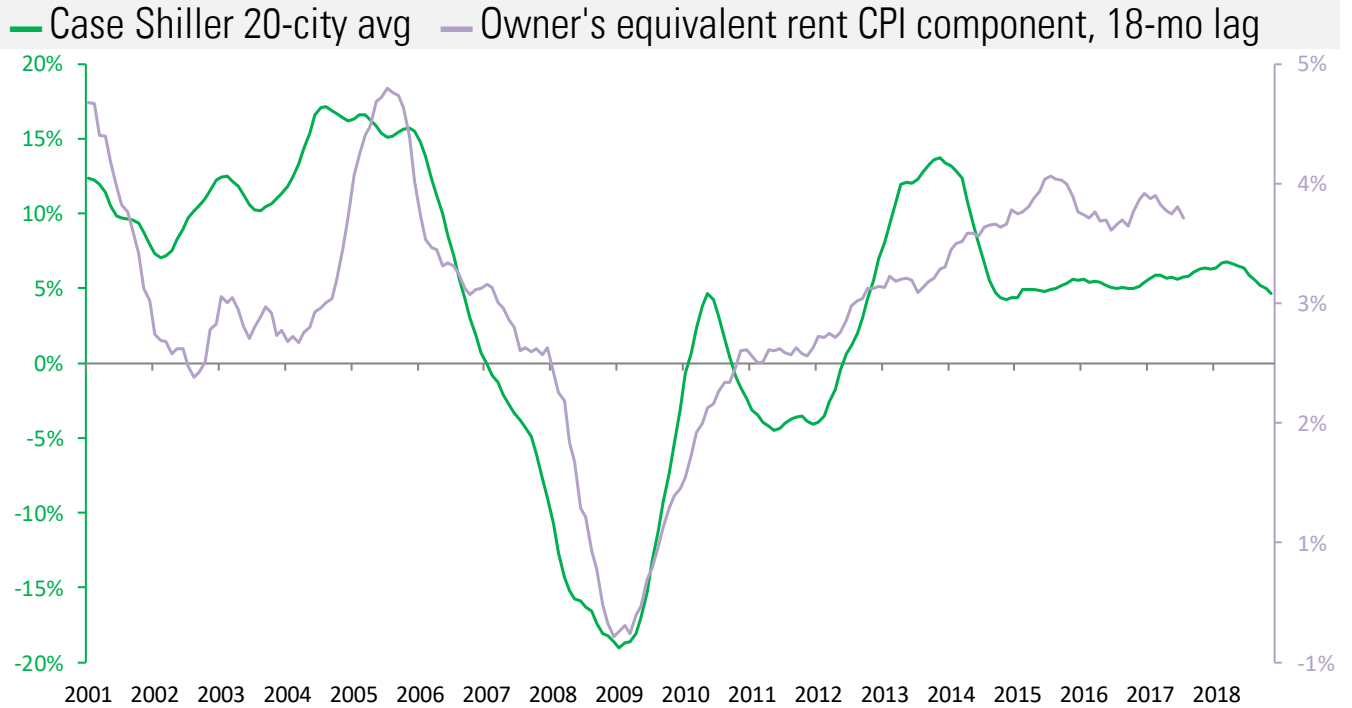

Housing leads US CPI

Year-over-year change

Source: BLS, Standard & Poor's Case Shiller, TrendMacro calculations