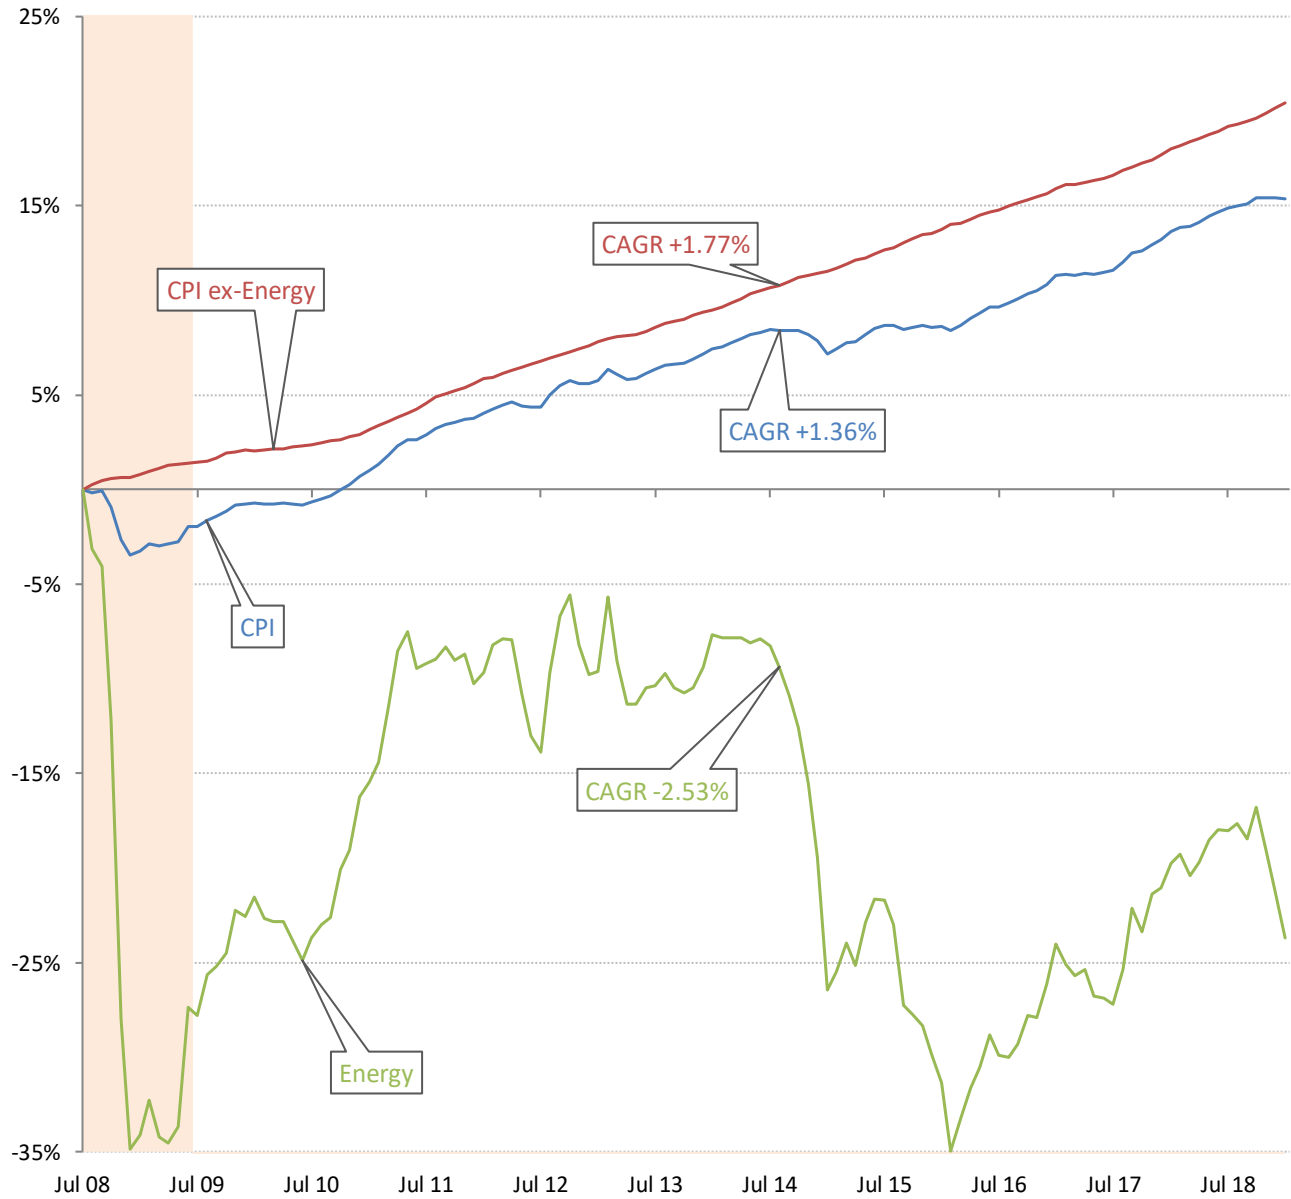

### Today's CPI data: what you need to know

Source: BLS Consumer Price Index, TrendMacro calculations

#### For more information contact us:

Donald Luskin: 312 273 6766 [don@trendmacro.com](mailto:don@trendmacro.com)  
 Thomas Demas: 704 552 3625 [tdemas@trendmacro.com](mailto:tdemas@trendmacro.com)

The deflation delusion: it's all about oil, and always has been  
Cumulative growth of CPI from July 2008, the all-time high oil price

Source: Bloomberg, TrendMacro calculations

# World round-up: CPI year-on-year

Implied 5-year inflation, 5 years forward — TIPS — Swaps — U. Michigan Survey

Source: Bloomberg, TrendMacro calculations

Swap-implied inflation yield curve, per annum

Source: Cleveland Fed, TrendMacro calculations