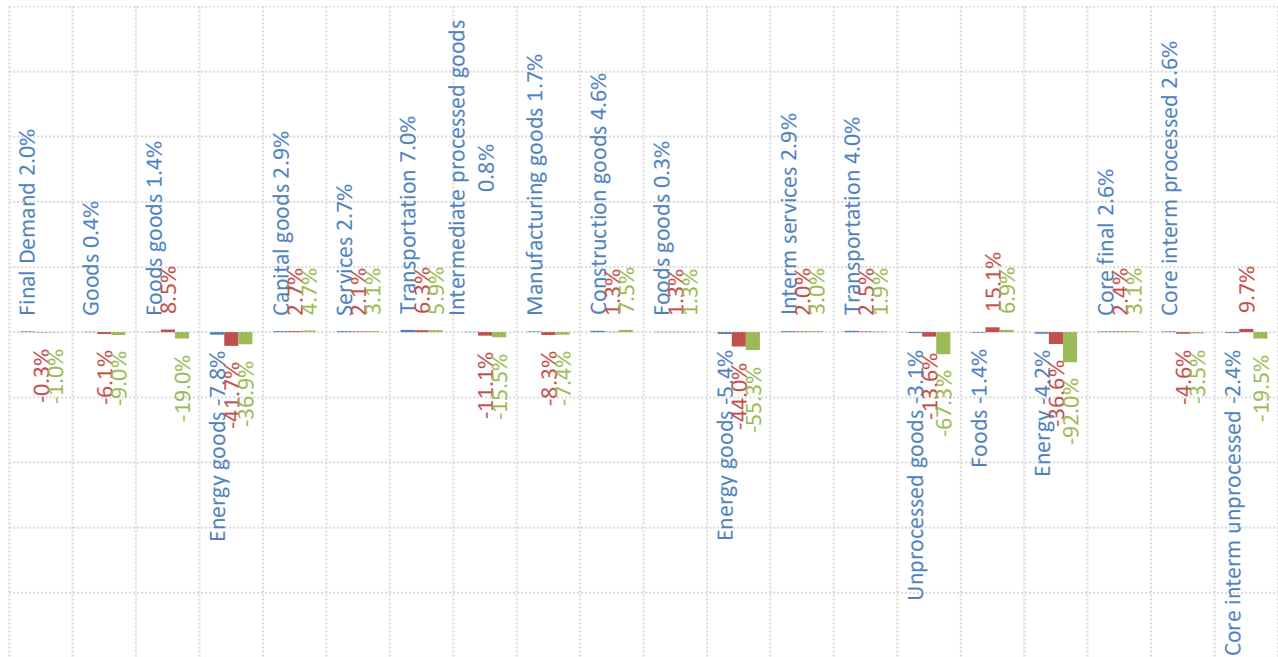

PPI inflation by sector (SAAR) ■ 12-mo ■ 3-mo ■ 1-mo

Source: BLS Producer Price Index, TrendMacro calculations